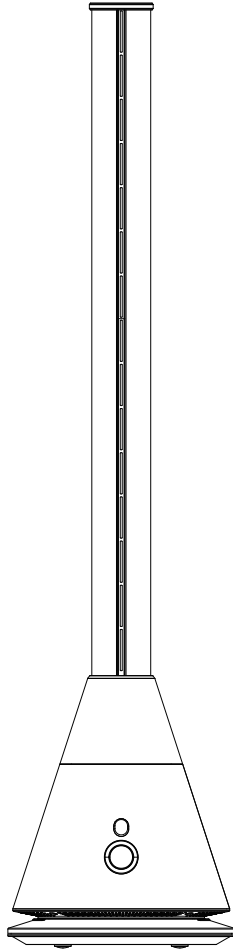

# Instruction manual

---

Slim fan

---

Indoor use only

Model : SKJ-CR010