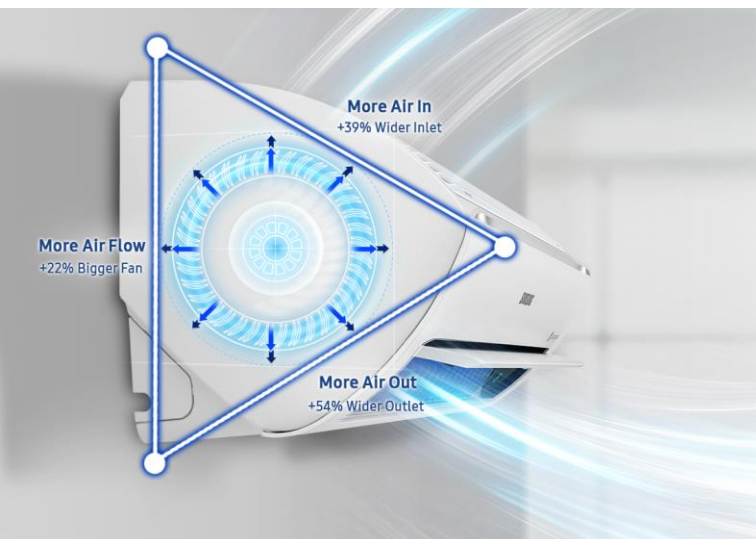

# SAMSUNG

## Wi-Fi

Samsung air conditioners offer Wi-Fi control using the Samsung SmartThings app on your smartphone. Which lets you remotely turn it on and off, control the functions and schedule its operation at anytime and anywhere. You can check the electricity consumed daily, weekly or monthly.

## Fast & Comfort Cooling

The fast cool mode begins by cooling the air fast. It then changes to Comfort Cool mode to maintain the desired temperature and refreshingly air can reach every corner of your room.

## Triangle Design Powerful Heating

This heat pump has been designed from the ground up to be efficient. Its unique design has a wider inlet, so more air can be drawn in. The improved width and angle of its outlet, extra v-blades and a bigger fan ensure comforting warm air to every corner of your room. The outlet angle is different compared to conventional models, enabling a long airflow of 14 meters.